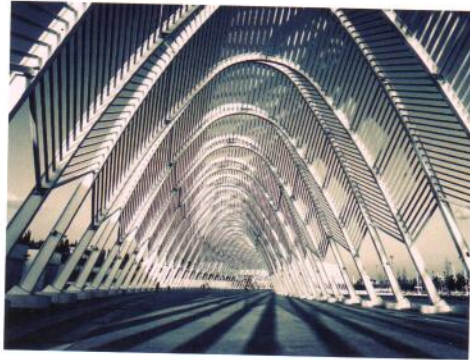

AMATEUR SHORTLIST

ARCHITECTURE

Top: **Kurt Skeels** United Kingdom, **Afroditi Mavroeidi** Greece, **Simon Mulvaney** United Kingdom.
Middle: **Adi Popa** Romania, **Wayne Shipley** United Kingdom, **Oleg Lugovskoy** USA.
Bottom: **Martin Tonhauser** Germany, **Bernhard Hartmann** Germany, **Paloma Cano Rovirosa** Spain.