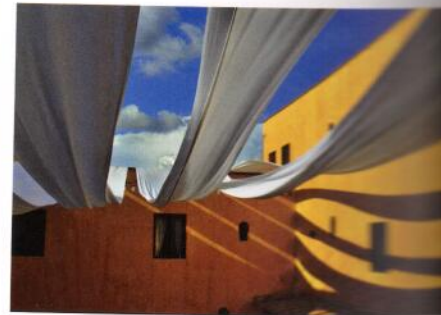

AMATEUR SHORTLIST

ARCHITECTURE

Top: **Kurt Skeels** United Kingdom, **Afroditi Mavroeidi** Greece, **Simon Mulvaney** United Kingdom.
Middle: **Adi Popa** Romania, **Wayne Shipley** United Kingdom, **Oleg Lugovskoy** USA.
Bottom: **Martin Tonhauser** Germany, **Bernhard Hartmann** Germany, **Paloma Cano Rovirosa** Spain.