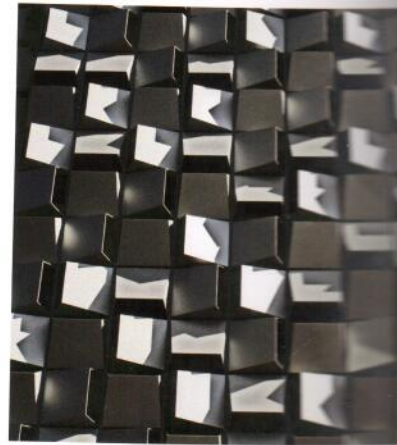

AMATEUR SHORTLIST

ARCHITECTURE

Top: **Kurt Skeels** United Kingdom, **Afroditi Mavroeidi** Greece, **Simon Mulvaney** United Kingdom.
Middle: **Adi Popa** Romania, **Wayne Shipley** United Kingdom, **Oleg Lugovskoy** USA.
Bottom: **Martin Tonhauser** Germany, **Bernhard Hartmann** Germany, **Paloma Cano Rovirosa** Spain.